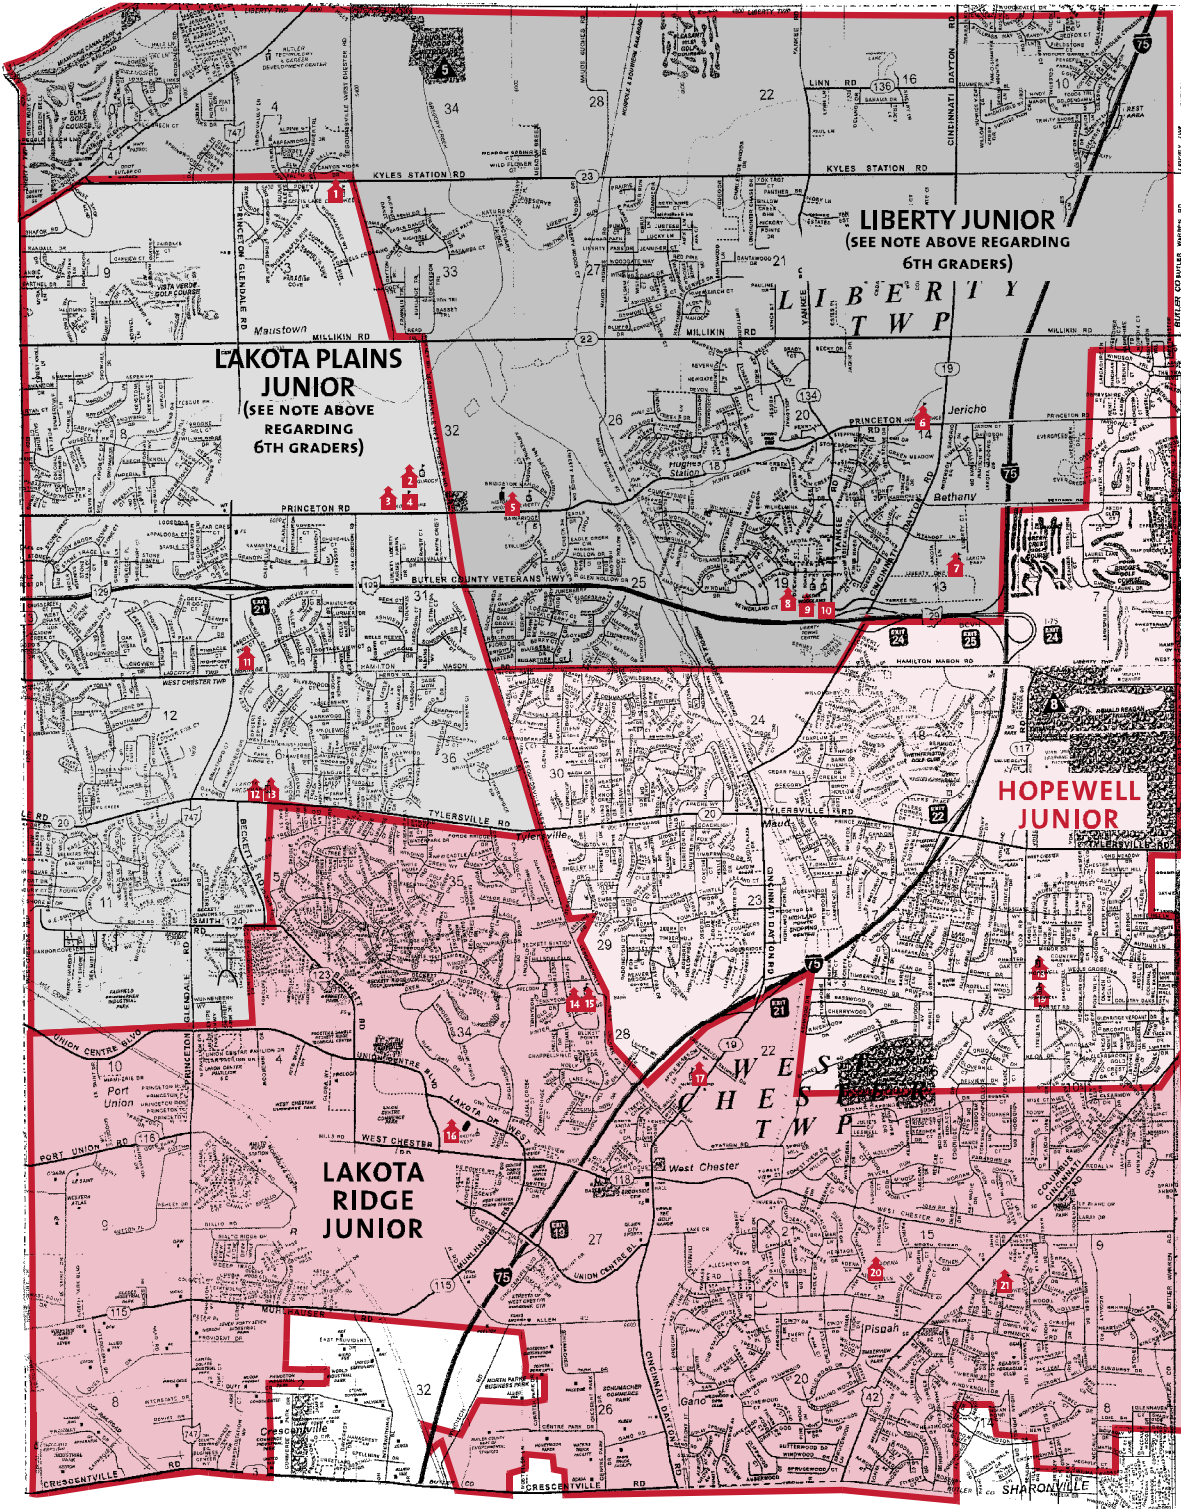

BOUNDARIES EFFECTIVE 2005–2006 SCHOOL YEAR
ELEMENTARY MAP ON REVERSE SIDE

JUNIOR SCHOOL/HIGH SCHOOL BOUNDARIES:
All students attend Lakota Freshman School.
Liberty Jr. students and Hopewell Jr. students attend Lakota East High School.
Lakota Plains Jr. students and Lakota Ridge Jr. students attend Lakota West High School.

6TH GRADERS
6th graders in the Independence and VanGorden attendance zones attend the junior school in their neighborhood.

1. CHEROKEE ELEMENTARY	6. INDEPENDENCE ELEMENTARY	11. HERITAGE ELEMENTARY	16. LAKOTA WEST HIGH SCHOOL	21. SHAWNEE ELEMENTARY
2. VANGORDEN ELEMENTARY	7. LAKOTA EAST HIGH SCHOOL	12. LAKOTA FRESHMAN SCHOOL	17. UNION ELEMENTARY	
3. LAKOTA PLAINS JR. SCHOOL	8. WOODLAND ELEMENTARY	13. LAKOTA EARLY CHILDHOOD CENTER	18. HOPEWELL JR. SCHOOL	
4. LAKOTA CENTRAL OFFICE	9. LIBERTY JR. SCHOOL	14. FREEDOM ELEMENTARY	19. HOPEWELL ELEMENTARY	
5. LIBERTY ELEMENTARY	10. SERVICE CENTER	15. LAKOTA RIDGE JR. SCHOOL	20. ADENA ELEMENTARY